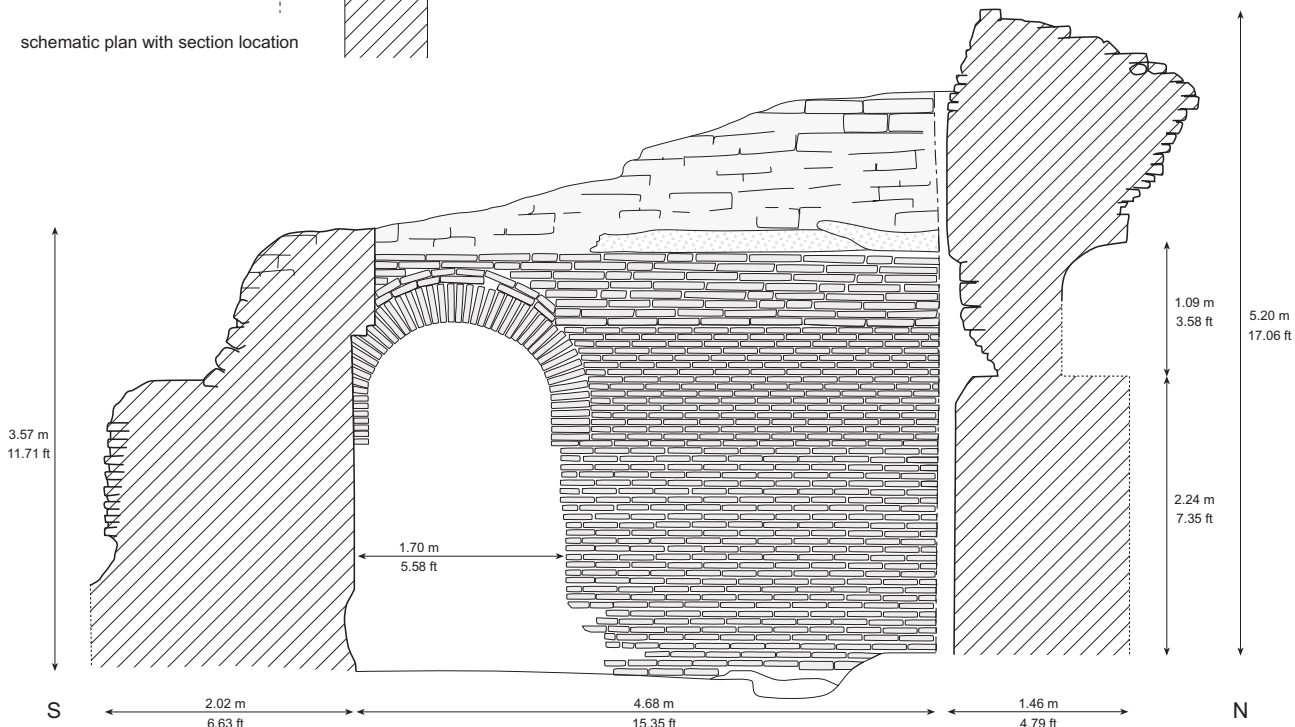

BALIS 2001

Room between Praetorium and City Wall

North-South Section with View to West Wall
 East-West Section with View to North Wall

-  Limestone
-  Lacustrine Limestone
-  Basalt
-  Baked Brick
-  Wood
-  Mudbrick

schematic plan with section location

North-South Section, View of West Wall

East-West Section, View of North Wall